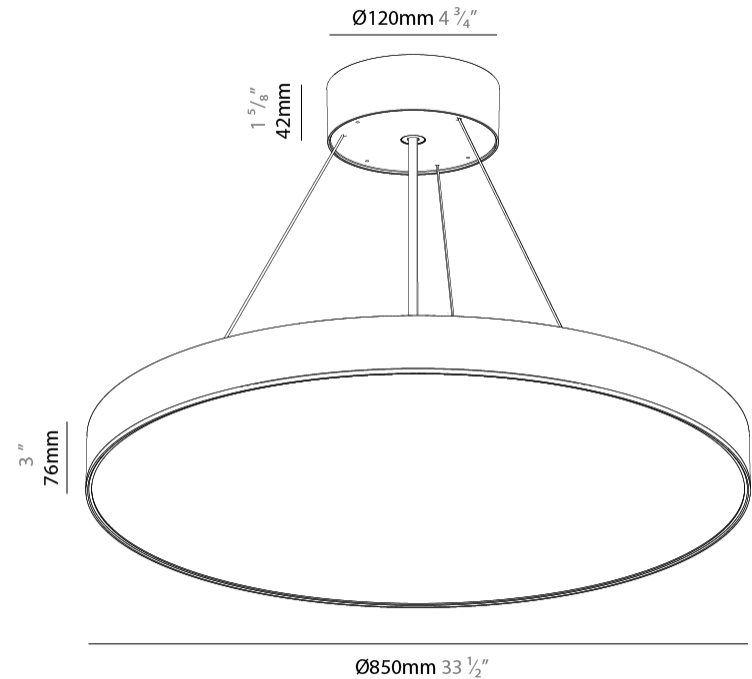

GENERAL

Series: Sign EVO
Partner: Prolicht
Division: Architectural
Installation: Suspension
Product Type: Pendant
Mounting Location: Ceiling
Light Distribution: Direct

PHYSICAL

Shape: Round
Diameter (mm): 850
Diameter (in): 33 7/16
Height (mm): 82
Height (in): 3 1/4
Weight (kg): 8.8
Diffuser: [PMMA - Opal](#) / [Microprism](#) / [Clear Microprism](#)
Fixture Finish: [SSR / BKV / CWI / CRY / HAB / UFT / ITA / RUA / FTG / MYG / LOD / PUS / FRO / FUP / KIA / POP / BLS / SPG / MEY / GOH / CHC / COM / ABZ / JAG / OBR / MOS / ROR](#)
Fixture Material: [PMMA](#) / [Extruded Aluminum](#) / [Steel](#)
Cable Details: [2000mm](#) or [6000mm](#) [Transparent Cable](#)

ELECTRICAL

Lamp Type: LED (Zhaga Standard)
Input Wattage (W): 47.2
Total Output Wattage (W): 42.7
Dimming: Non-Dimmable
Driver Included: Yes
Driver Location: Integrated
Driver Type: Constant Current - Universal
Driver Class: Class 2
Input Voltage (V): 120
Constant Current (MA): 700mA

LED

Color Temperature (°K): [2700](#) / [3000](#) / [3500](#) / [4000](#)
Max. Delivered Lumen (lm): Max 7842
Nominal Lumen (lm): Max 8712
CRI: >90 CRI
Lamp Life (hrs): 50000

OPTICAL

RATINGS AND CERTIFICATIONS

Certified By: Certified for North American Standards
IP rating: IP40
Glare Rating: ≤ 19

PROJECT	_____
TYPE	_____
SPECIFIER	_____
QUANTITY	_____
DATE	_____